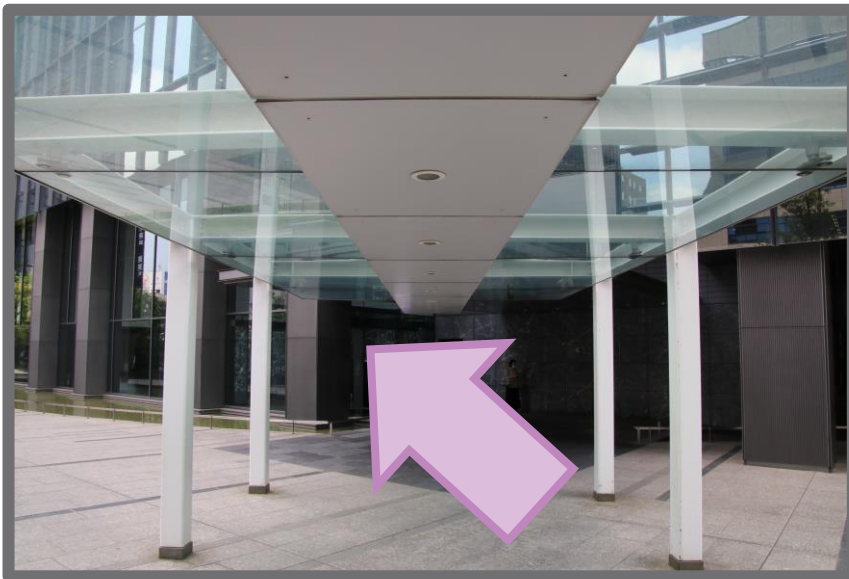

From Shin-Ochanomizu Station

SPARKLE LEGAL
TOKYO

From Shin-Ochanomizu Station (Tokyo Metro Chiyoda Line), walk towards **Exit B2** and enter Sola City. Head to the convenient store (ファミマ!!) on the far right.

On the right side of the convenient store (ファミマ!!), there is a path that leads to WATERRAS.

Follow the path until you reach the connecting bridge. The glass-walled building on the right is WATERRAS TOWER. Cross the bridge.

From Shin-Ochanomizu Station (cont.)

SPARKLE LEGAL
TOKYO

Walk under the roof from the connecting bridge. The path leads to **WATERRAS TOWER**. Enter the building and walk across the lobby. Exit from the other side.